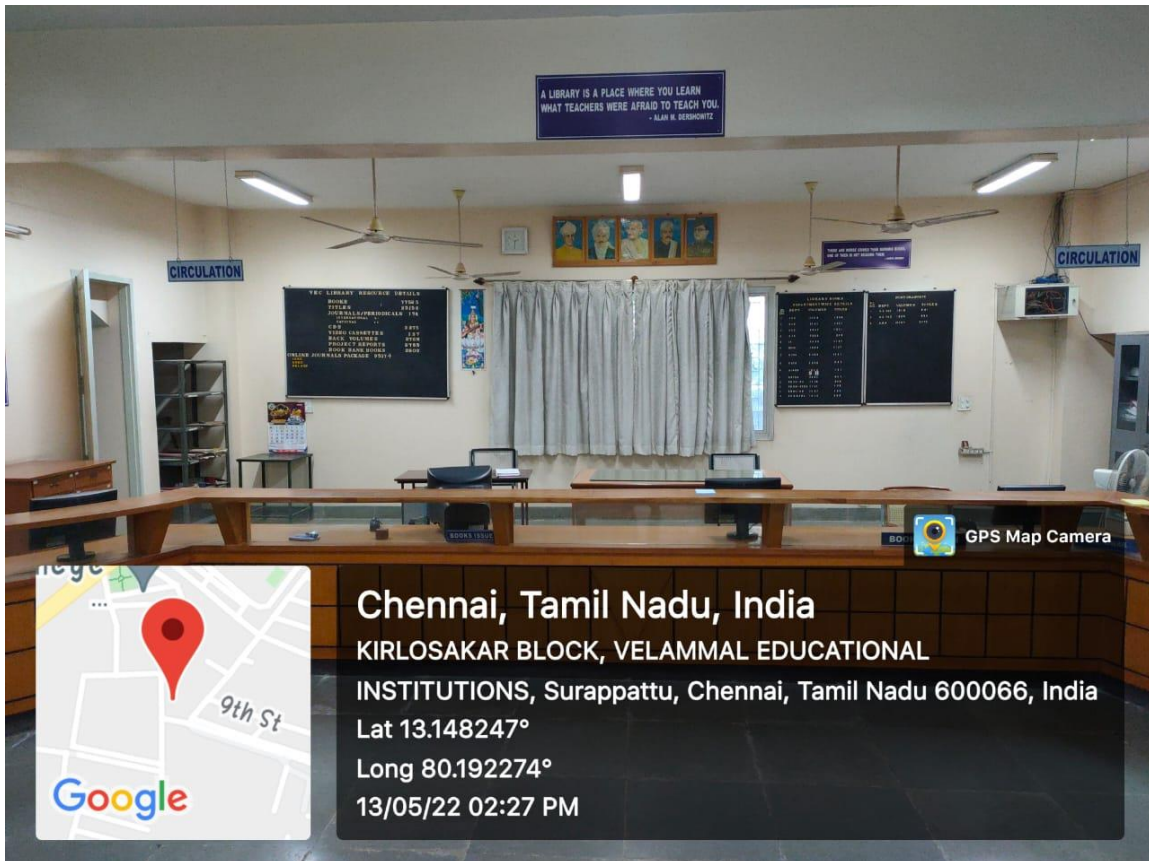

VEC LIBRARY