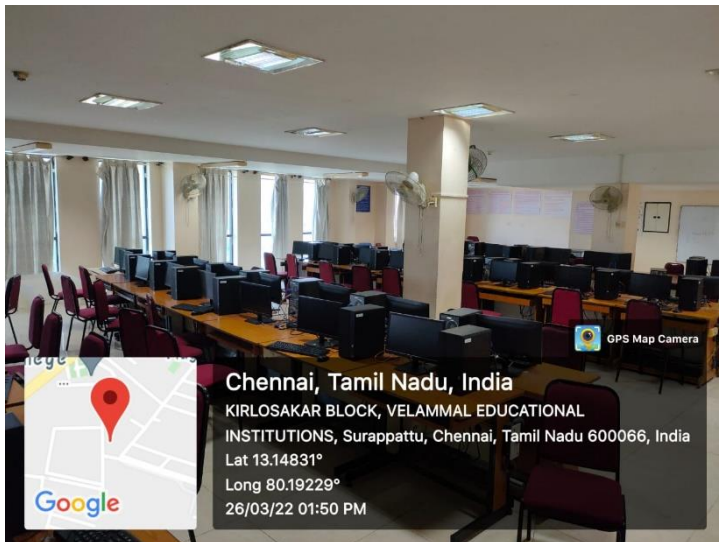

VEC LABORATORIES