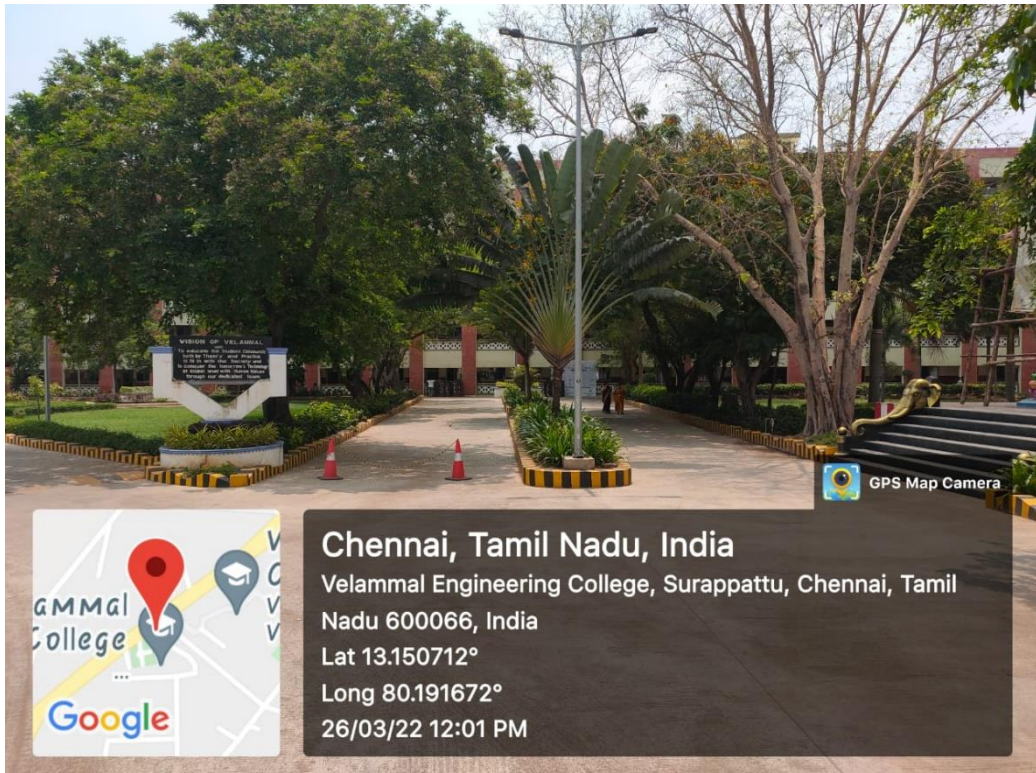

CAMPUS VIEW

CAMPUS VIEW

SEMINAR HALL

VELAMMAL ENGINEERING COLLEGE ::CHENNAI – 600066

(An Autonomous Institution)

VELAMMAL ENGINEERING COLLEGE ::CHENNAI – 600066

(An Autonomous Institution)

VELAMMAL ENGINEERING COLLEGE ::CHENNAI – 600066