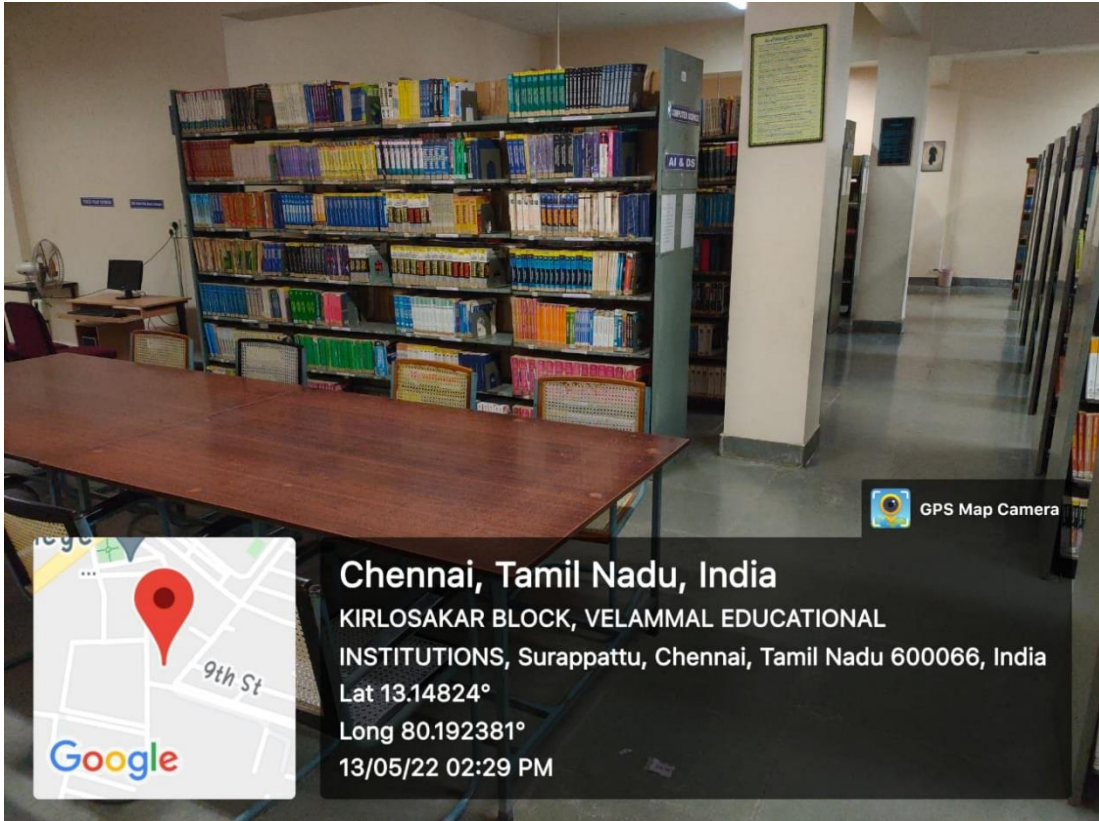

VEC LIBRARY

Chennai, Tamil Nadu, India
KIRLOSAKAR BLOCK, VELAMMAL EDUCATIONAL
INSTITUTIONS, Surappattu, Chennai, Tamil Nadu 600066, India
Lat 13.14824°
Long 80.192381°
13/05/22 02:29 PM