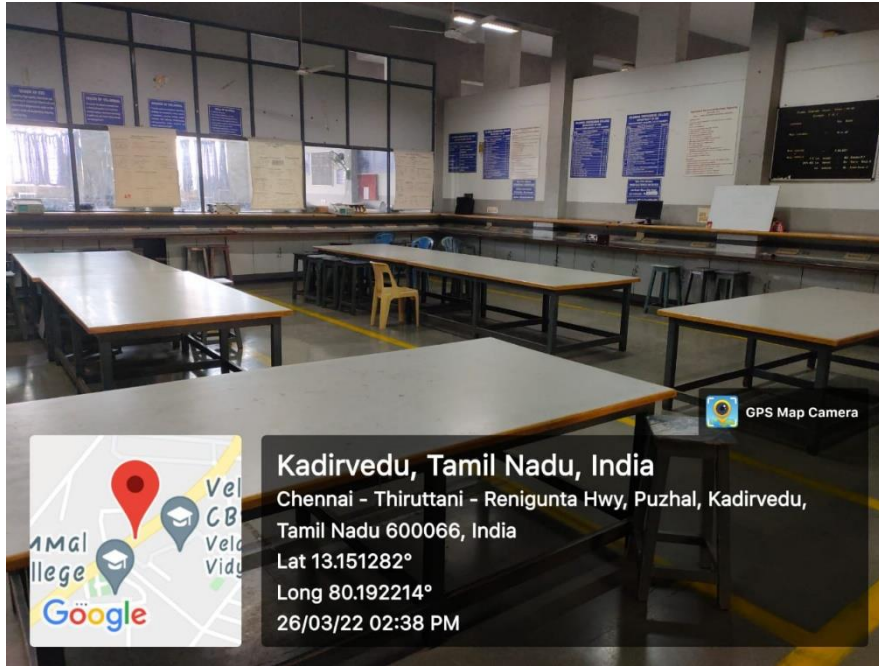

VEC LABORATORIES