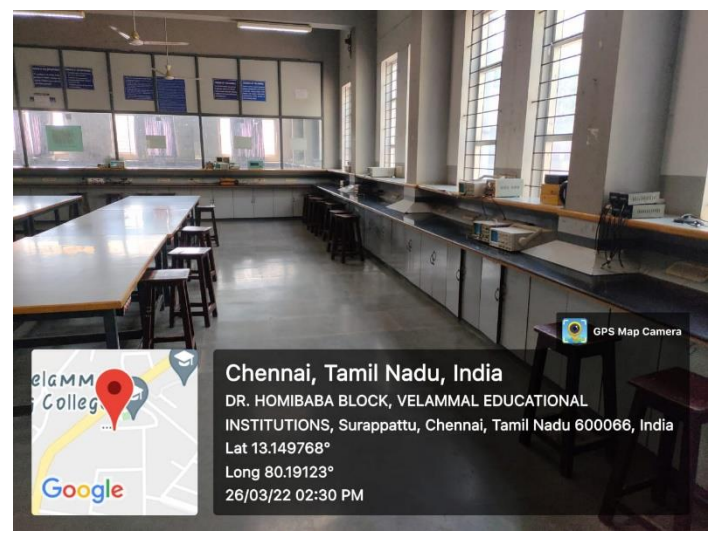

VEC LABORATORIES