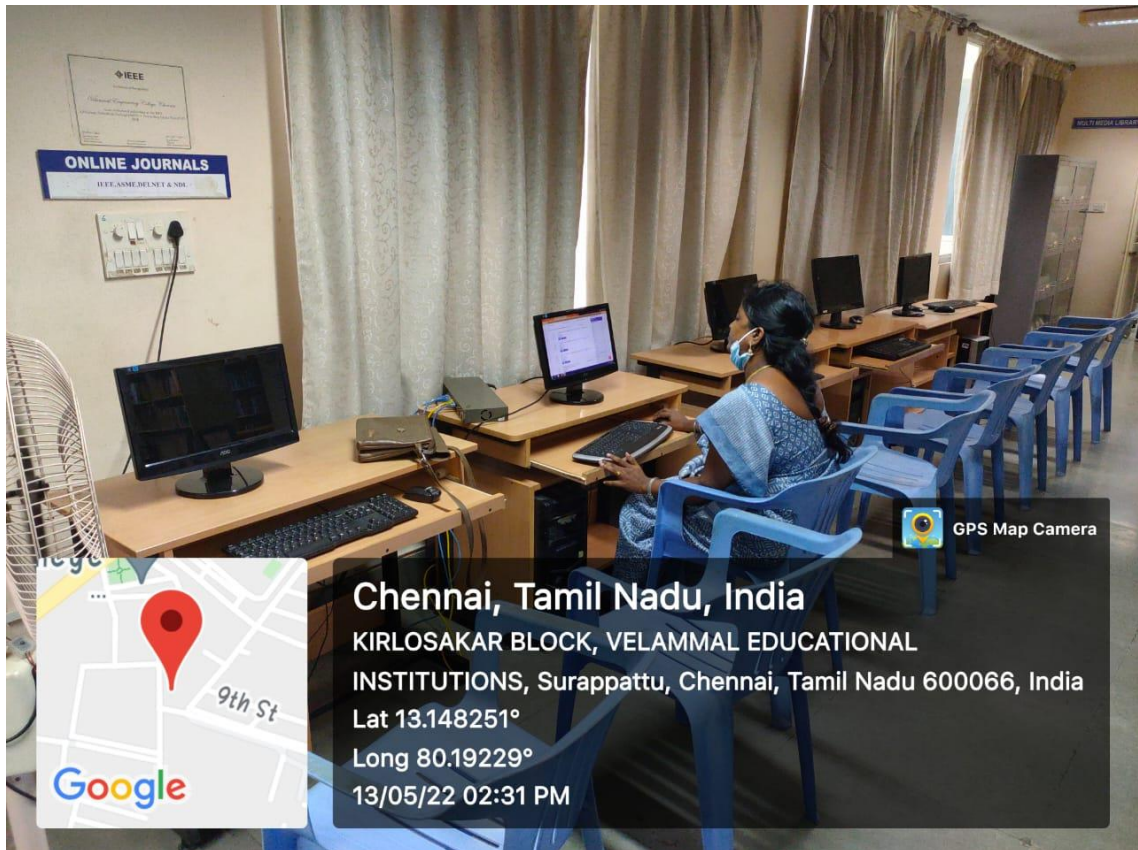

Chennai, Tamil Nadu, India
KIRLOSAKAR BLOCK, VELAMMAL EDUCATIONAL
INSTITUTIONS, Surappattu, Chennai, Tamil Nadu 600066, India
Lat 13.148251°
Long 80.19229°
13/05/22 02:31 PM

GPS Map Camera