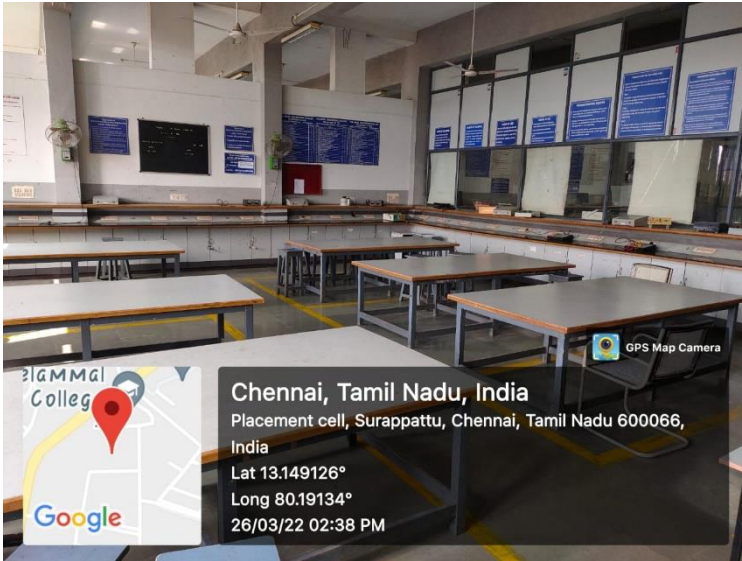

VEC LABORATORIES