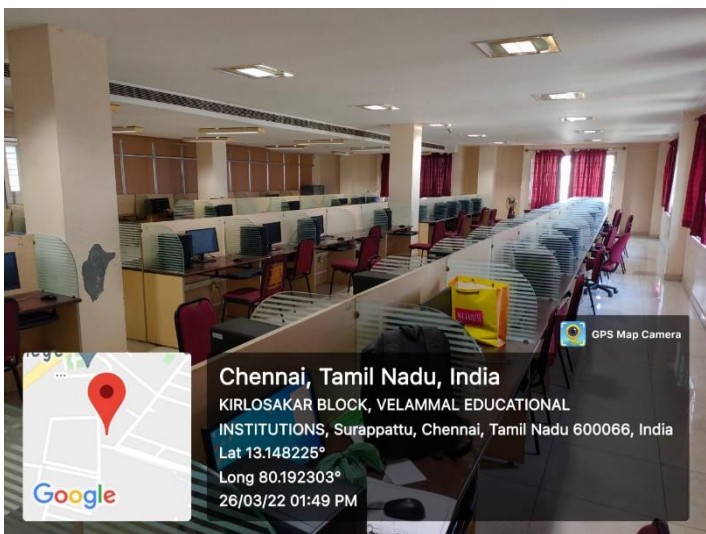

CAMPUS VIEW

CAMPUS VIEW

SEMINAR HALL

VELAMMAL ENGINEERING COLLEGE ::CHENNAI – 600066

(An Autonomous Institution)

VELAMMAL ENGINEERING COLLEGE ::CHENNAI – 600066

(An Autonomous Institution)

VELAMMAL ENGINEERING COLLEGE ::CHENNAI – 600066

(An Autonomous Institution)

VEC LABORATORIES

VEC LABORATORIES

VEC LABORATORIES

VEC LABORATORIES

VEC LABORATORIES

VEC LIBRARY

VEC LIBRARY