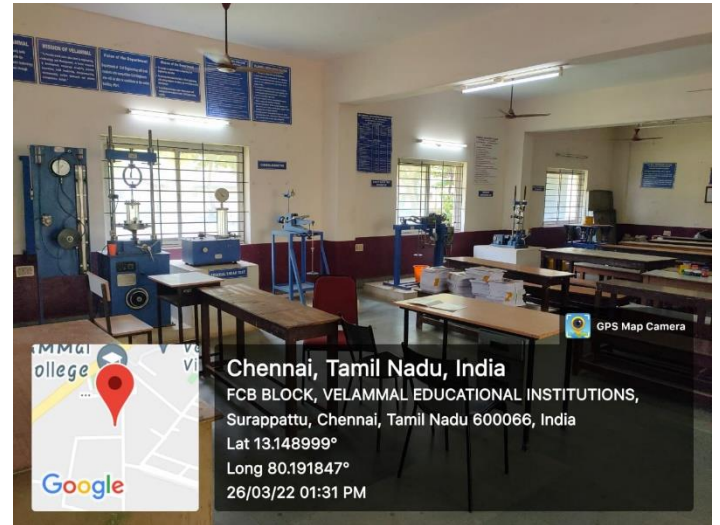

VEC LABORATORIES