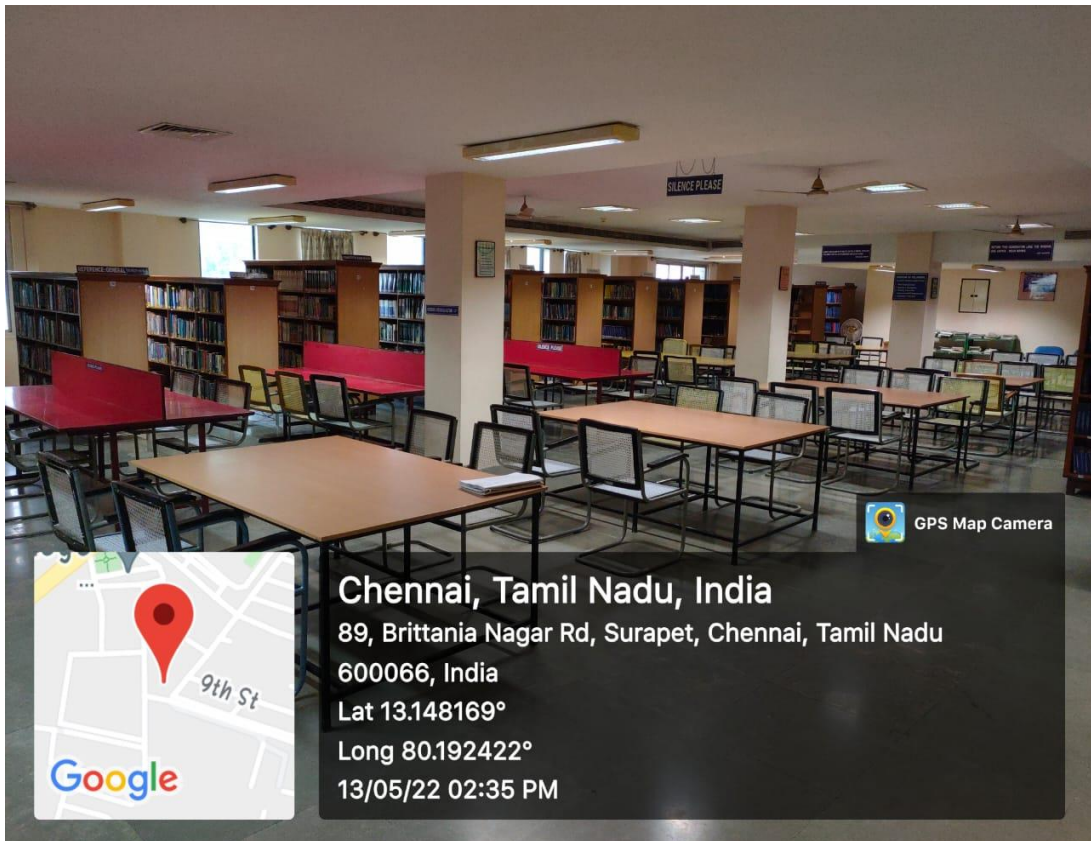

Chennai, Tamil Nadu, India
89, Brittonia Nagar Rd, Surapet, Chennai, Tamil Nadu
600066, India
Lat 13.148169°
Long 80.192422°
13/05/22 02:35 PM