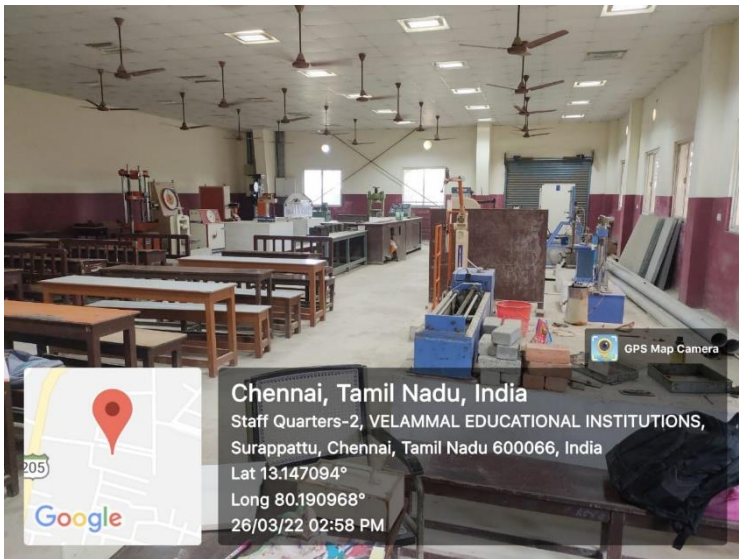

VEC LABORATORIES