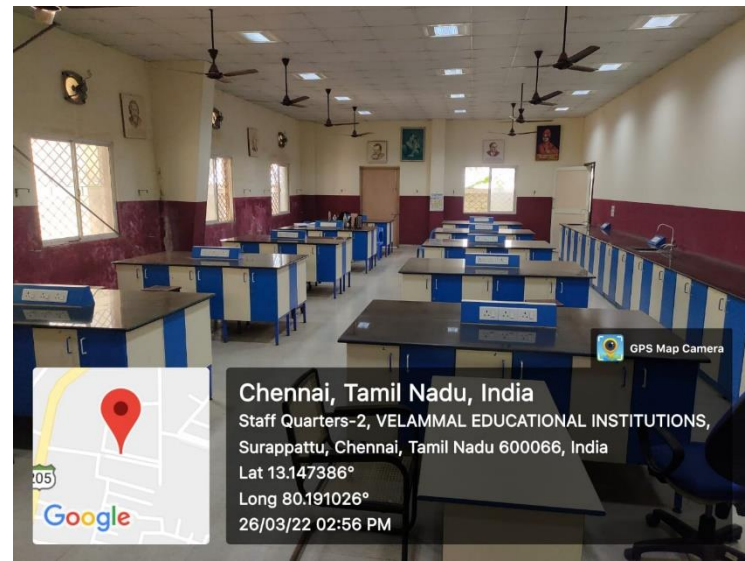

VEC LABORATORIES