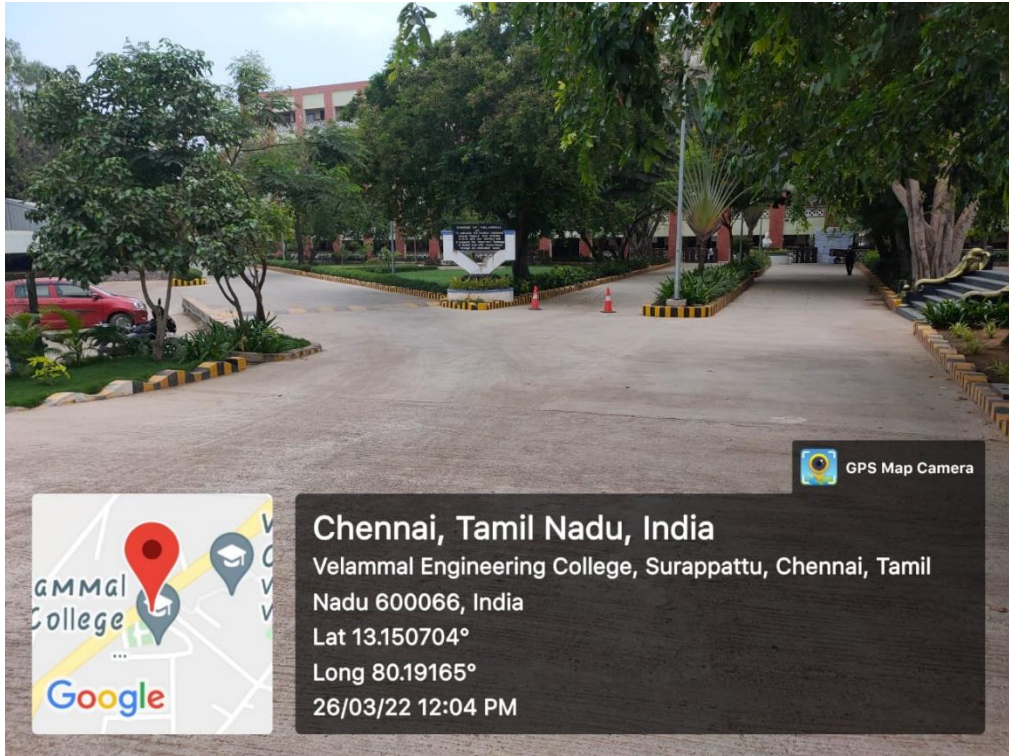

CAMPUS VIEW

CAMPUS VIEW

SEMINAR HALL

VELAMMAL ENGINEERING COLLEGE ::CHENNAI – 600066

(An Autonomous Institution)

VELAMMAL ENGINEERING COLLEGE ::CHENNAI – 600066

(An Autonomous Institution)

VELAMMAL ENGINEERING COLLEGE ::CHENNAI – 600066