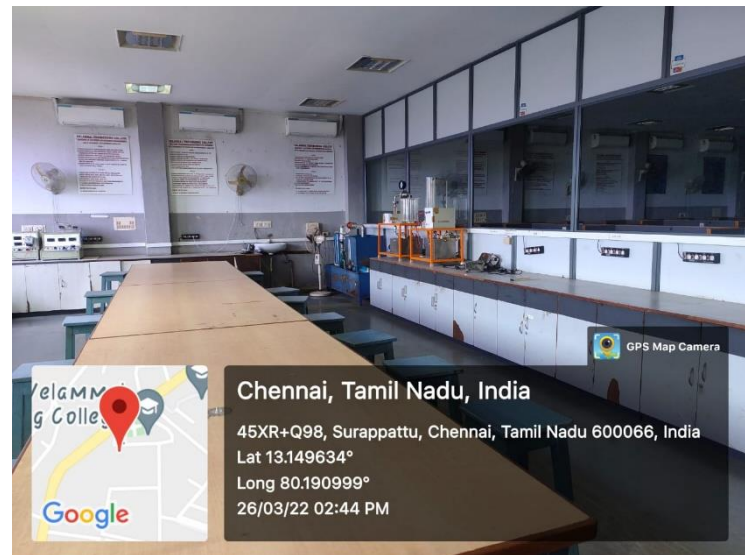

VEC LABORATORIES