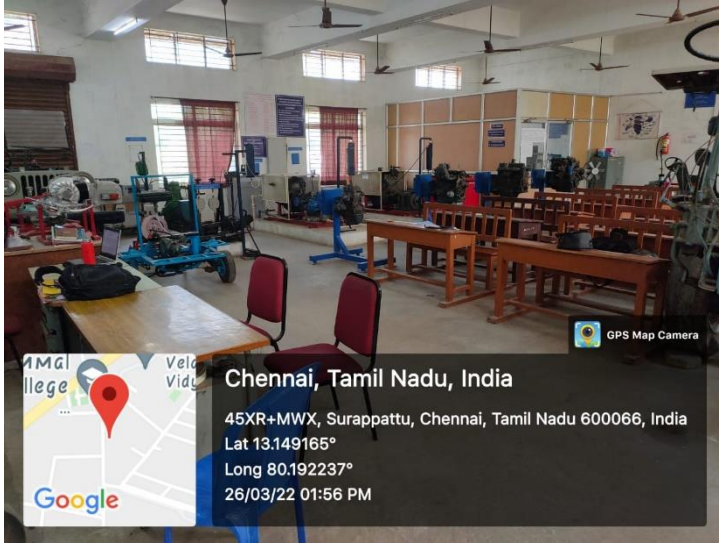

VEC LABORATORIES