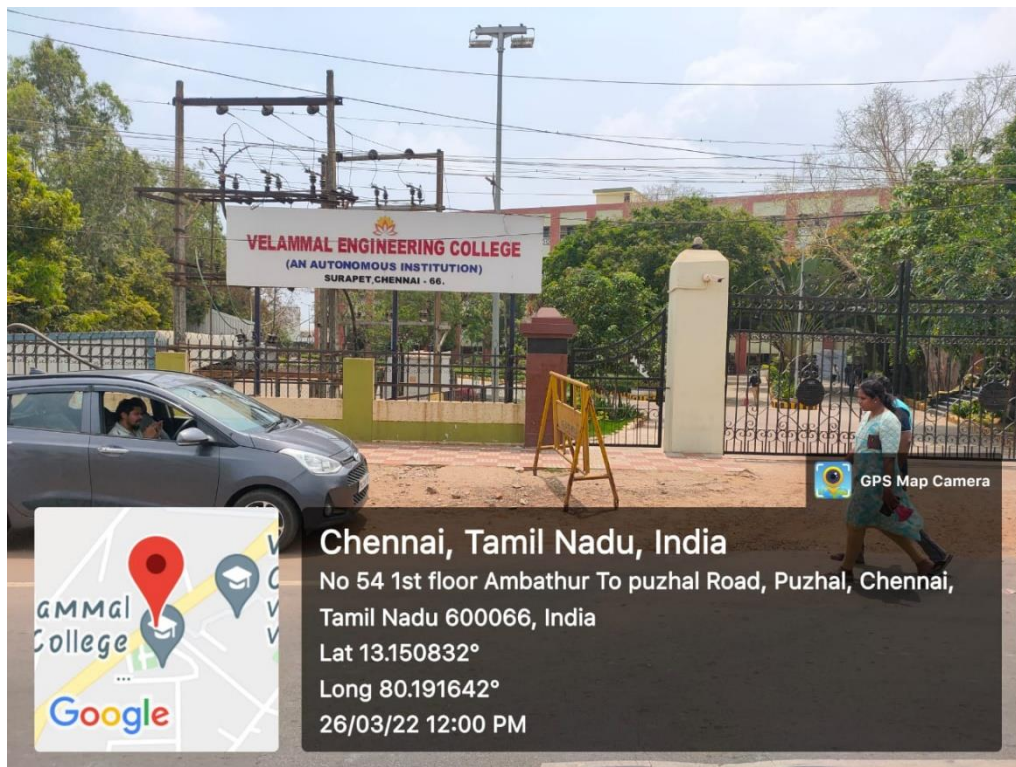

CAMPUS VIEW

CAMPUS VIEW

SEMINAR HALL

VELAMMAL ENGINEERING COLLEGE ::CHENNAI – 600066

(An Autonomous Institution)

VELAMMAL ENGINEERING COLLEGE ::CHENNAI – 600066

(An Autonomous Institution)

VELAMMAL ENGINEERING COLLEGE ::CHENNAI – 600066